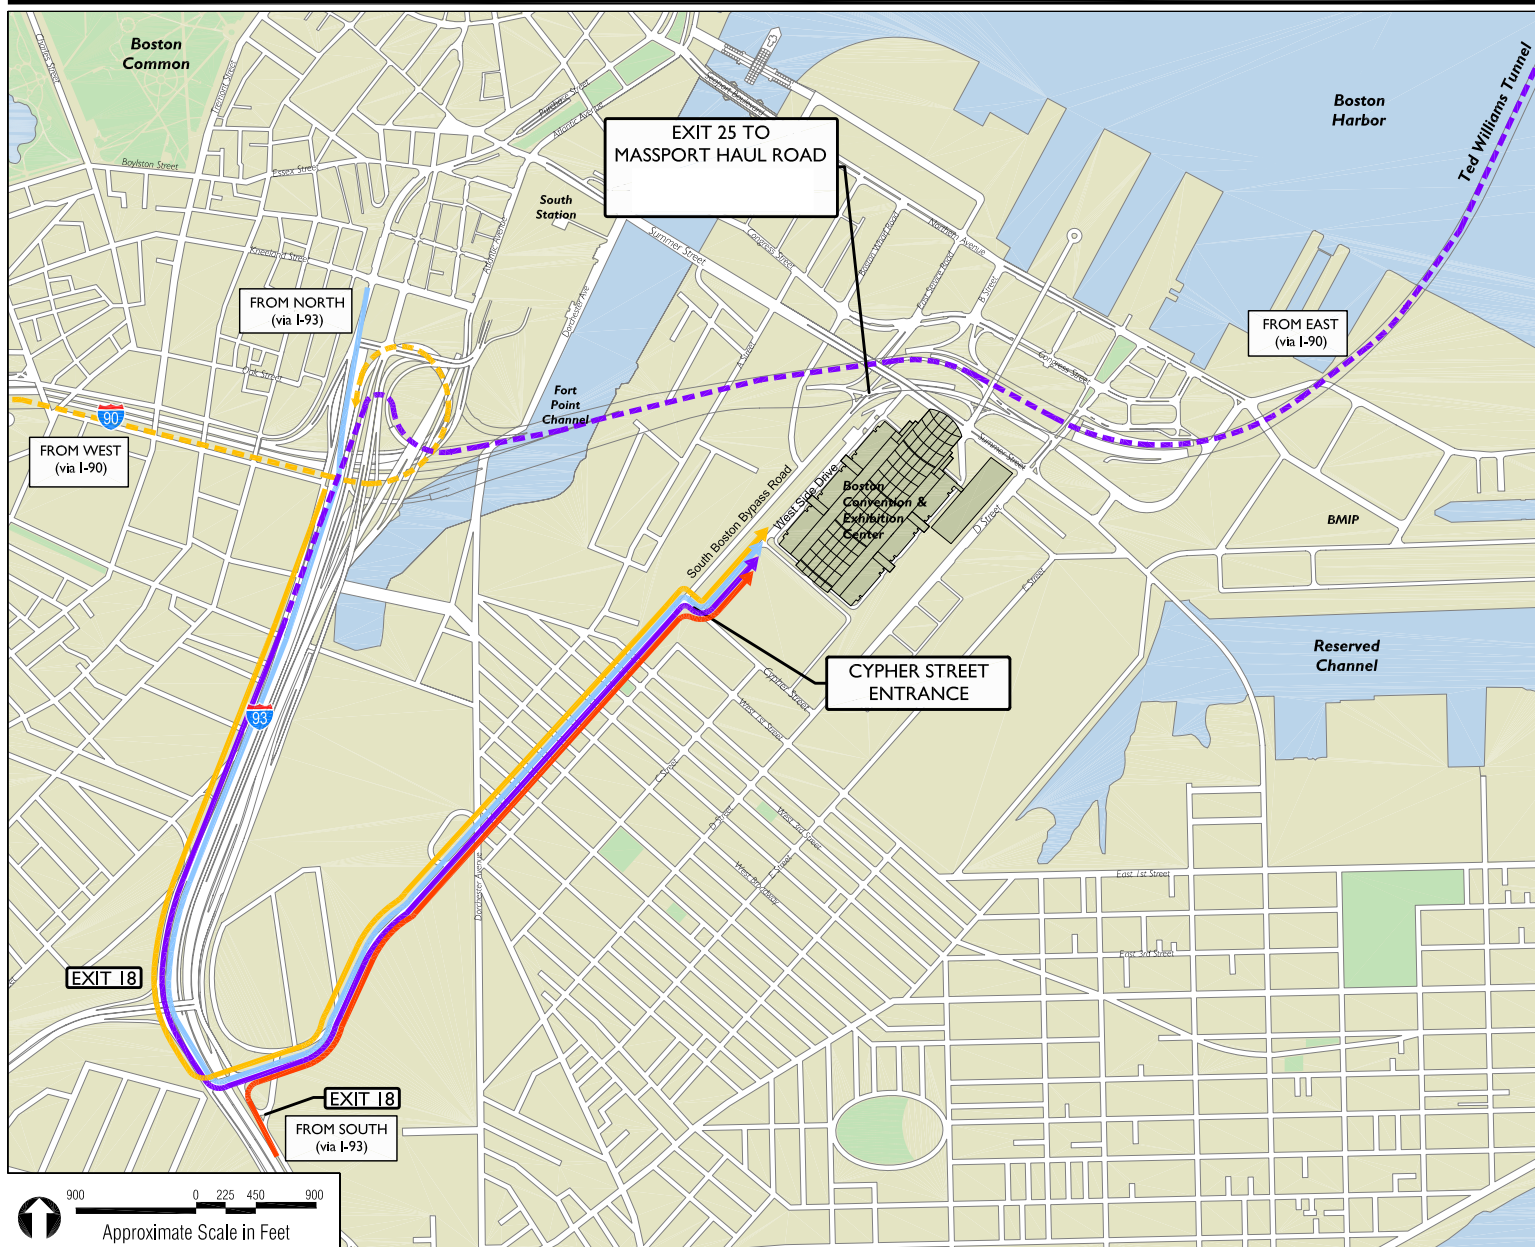

Truck/Commercial Vehicle Directions to the Boston Convention & Exhibition Center (BCEC)

From the South

Take I-93 northbound to Exit 18; take a right at second traffic light (South Boston Bypass Road); follow South Boston Bypass Road for approximately one mile; take a right into Cypher Street and a left into West Side Drive.

From the North

Take I-93 Southbound to Exit 18; take a left at second traffic light (South Boston Bypass Road); follow South Boston Bypass Road for approximately one mile; take a right into Cypher Street and a left into West Side Drive.

From the West

Take I-90 Eastbound to I-93 Southbound; take I-93 Southbound to Exit 18; take a left at second traffic light (South Boston Bypass Road); follow South Boston Bypass Road for approximately one mile; take a right into Cypher Street and a left into West Side Drive.

From the East/ Ted Williams Tunnel

Take Ted Williams Tunnel (I-90 East) to exit 25 South Boston; take a left onto Congress Street; take a left onto West Service Road. Take a right onto South Boston Bypass Road; take a left onto Cypher Street and a left into West Service Drive.