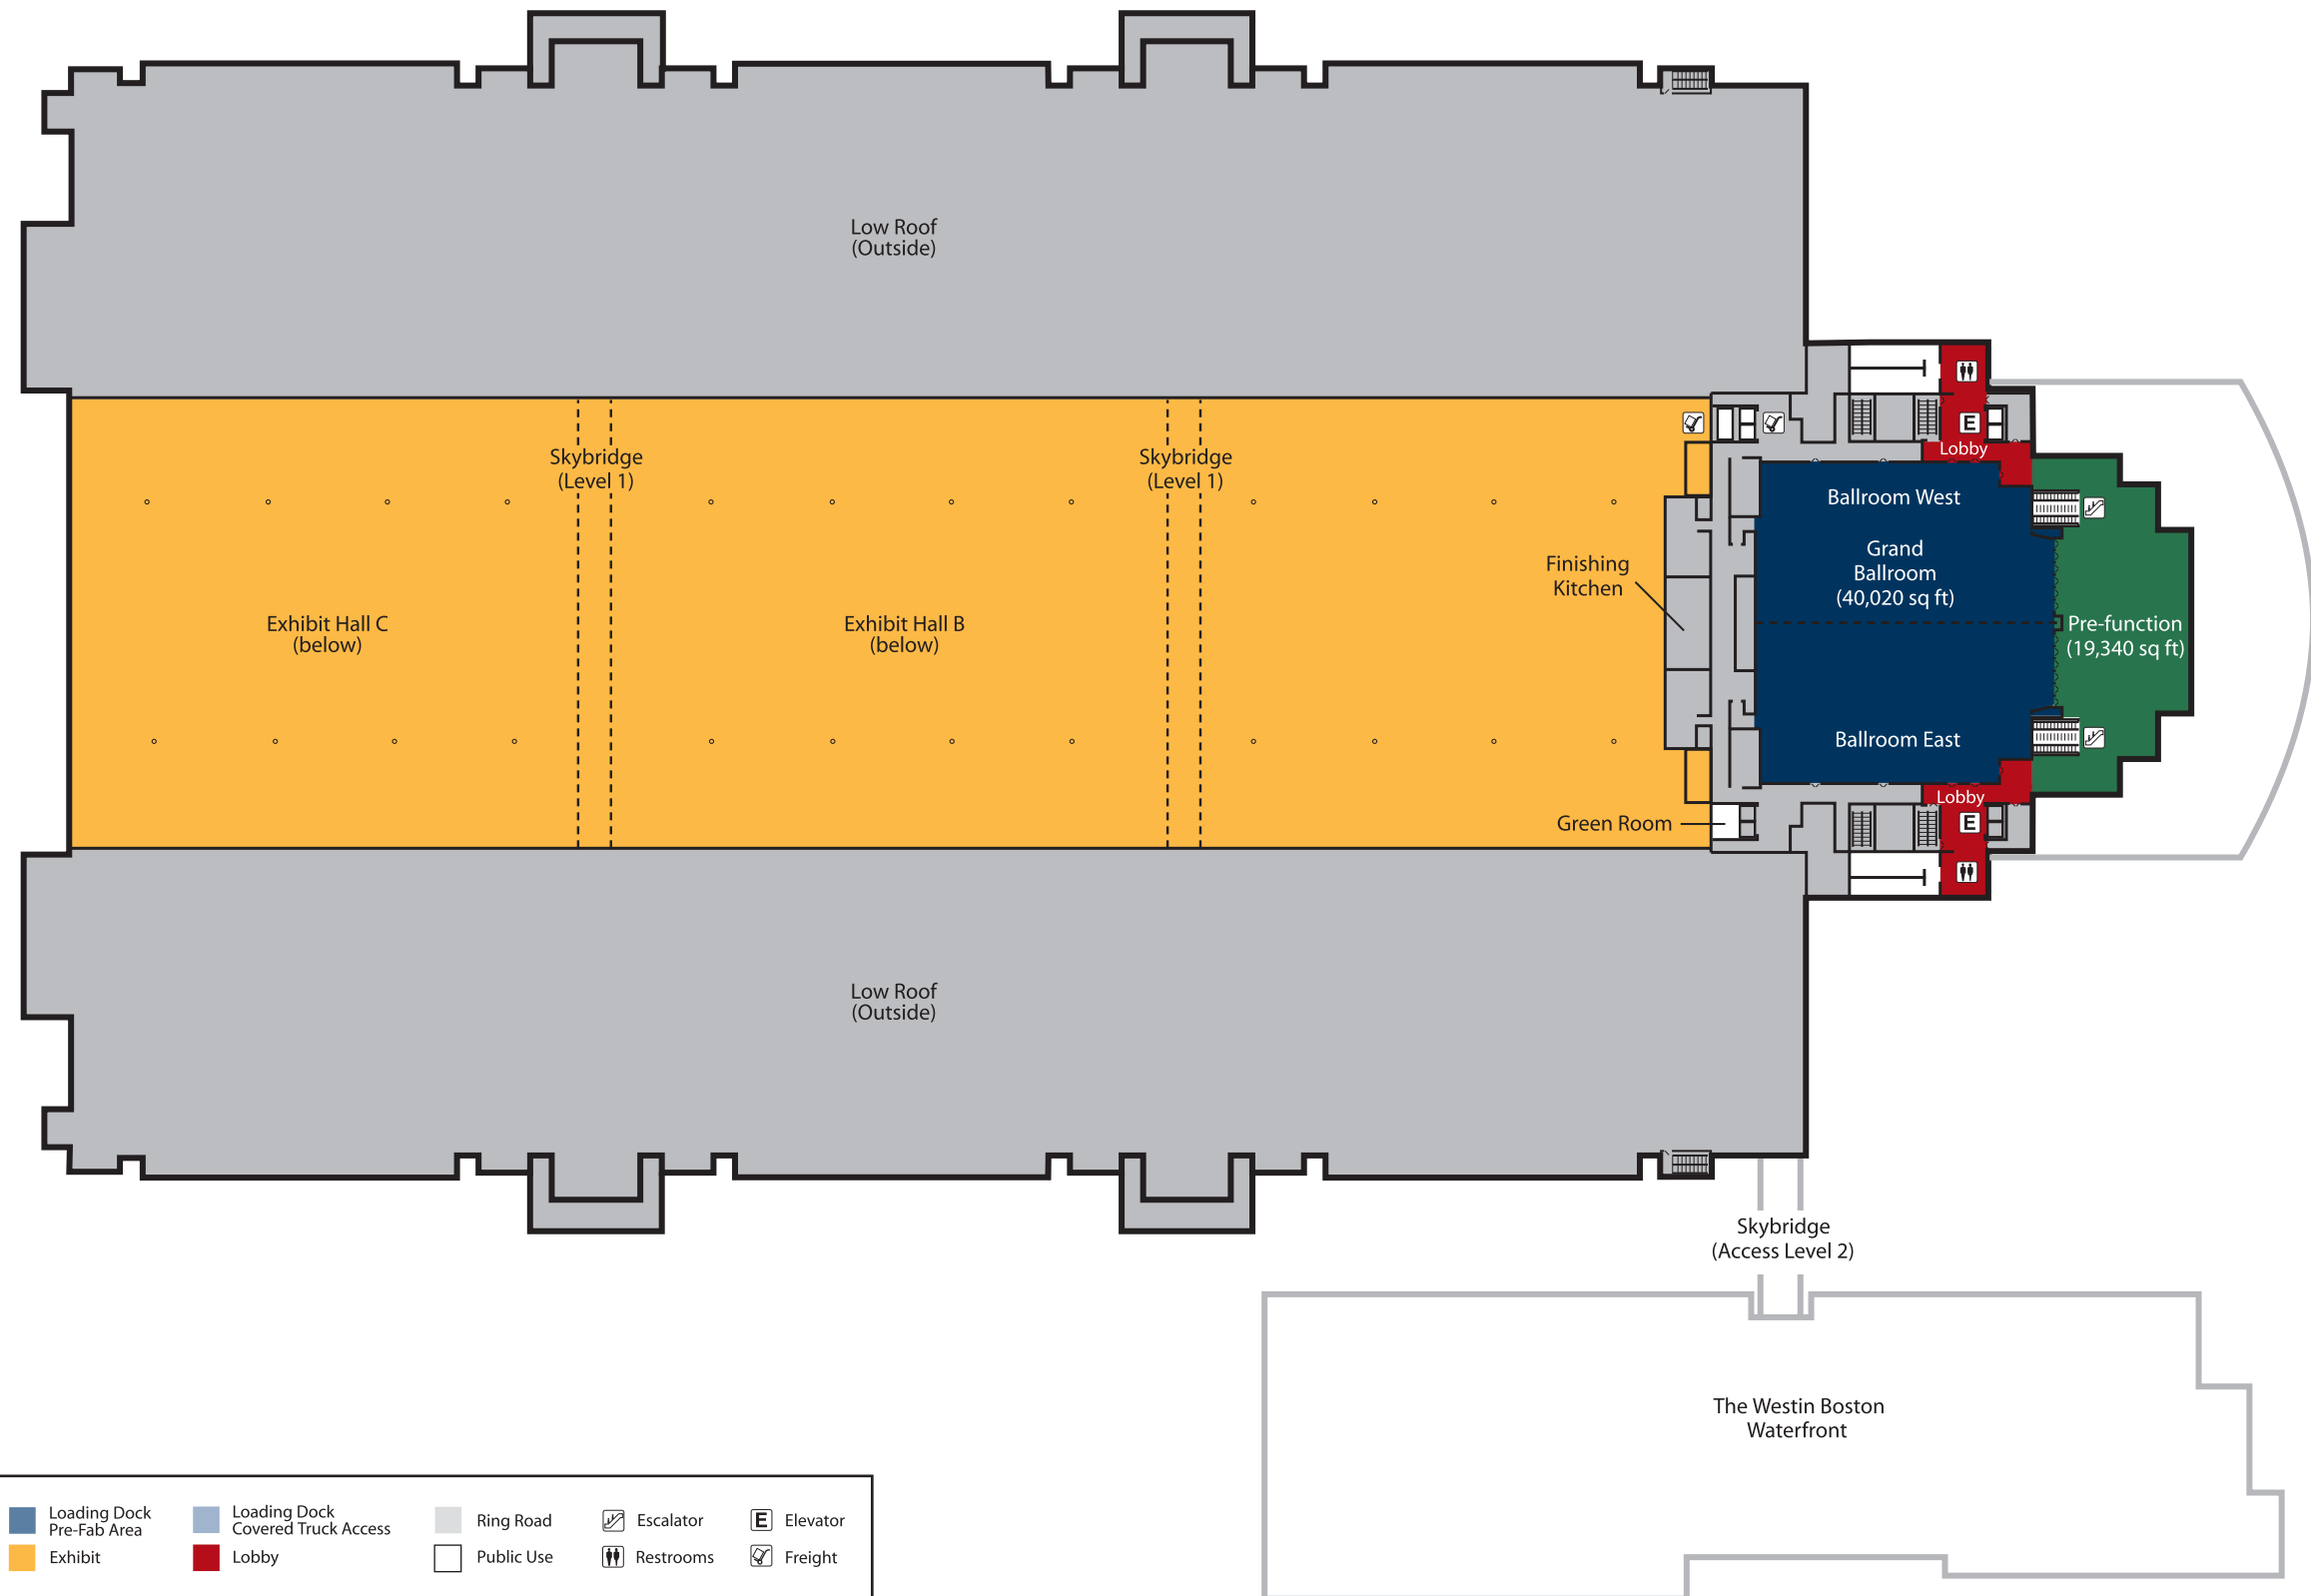

# BOSTON CONVENTION & EXHIBITION CENTER • BALLROOM LEVEL 3

KEY						
<span style="color: green;">■</span> Pre-function	<span style="color: blue;">■</span> Loading Dock Pre-Fab Area	<span style="color: lightblue;">■</span> Loading Dock Covered Truck Access	<span style="color: gray;">■</span> Ring Road	Escalator	Elevator	
<span style="color: gray;">■</span> Non-Public Access	<span style="color: darkblue;">■</span> Meeting	<span style="color: orange;">■</span> Exhibit	<span style="color: red;">■</span> Lobby	Public Use	Restrooms	Freight