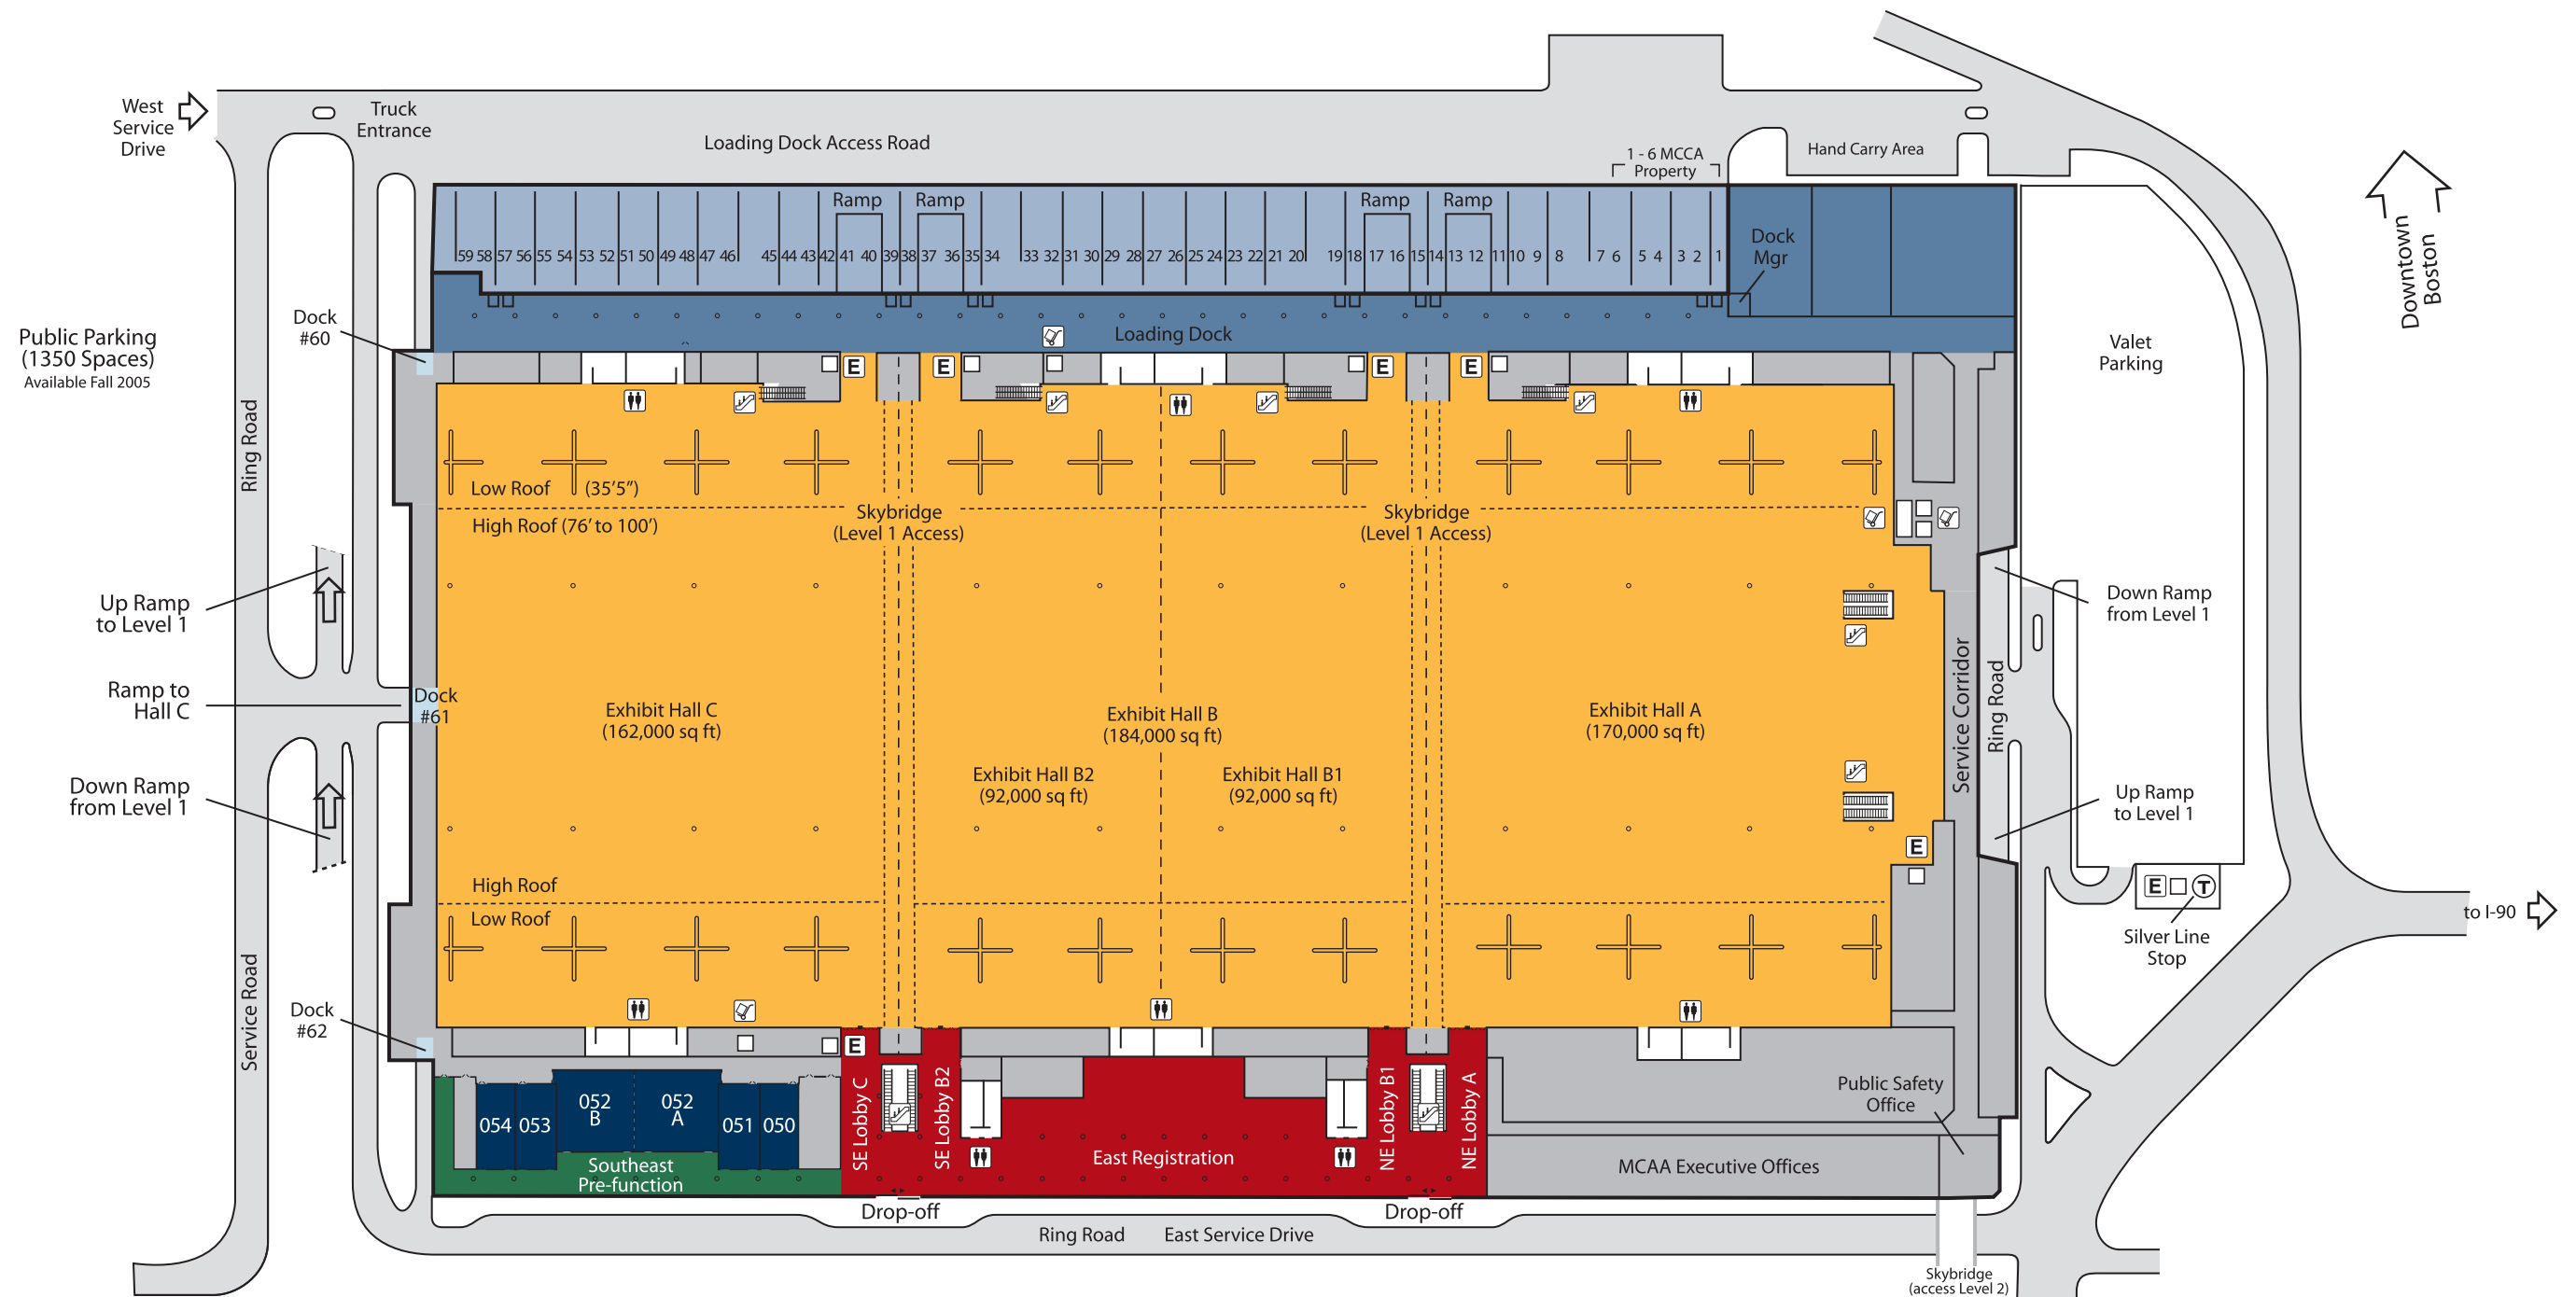

BOSTON CONVENTION & EXHIBITION CENTER • EXHIBIT HALL LEVEL 0

KEY											
	Pre-function		Loading Dock Pre-Fab Area		Loading Dock Covered Truck Access		Ring Road		Escalator	E	Elevator
	Meeting		Exhibit		Lobby		Public Use		Restrooms		Freight
	Non-Public Access										