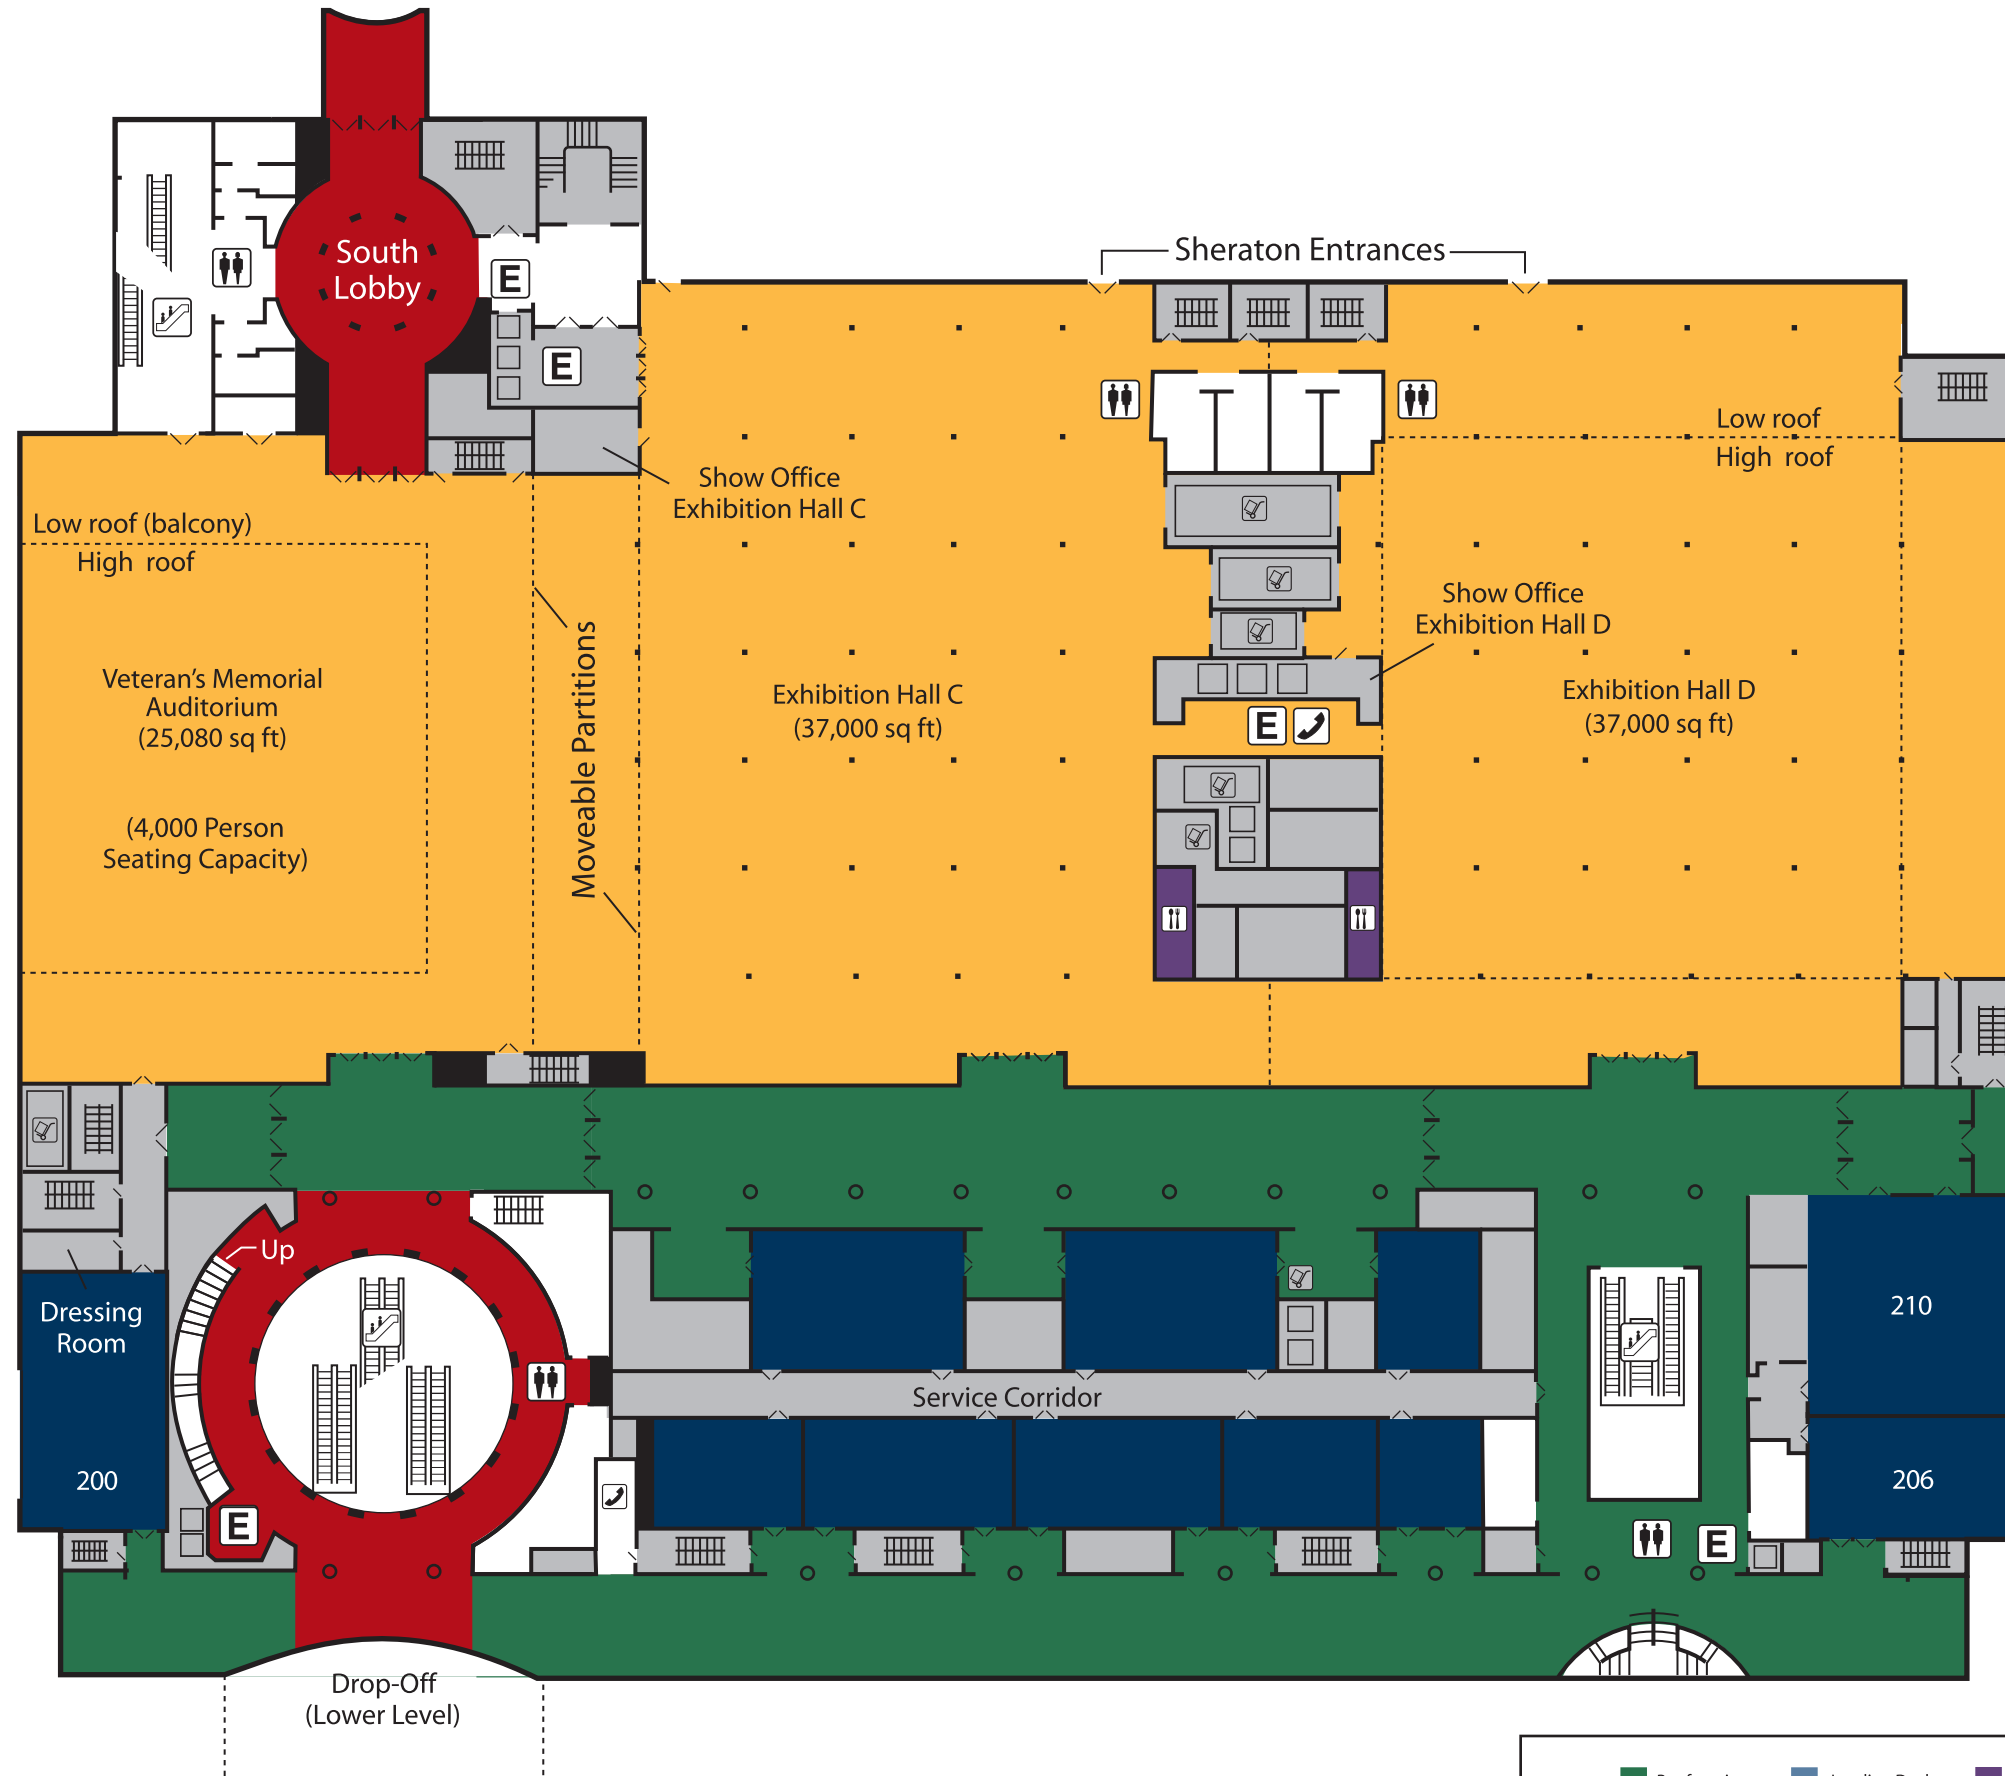

JOHN B. HYNES VETERANS MEMORIAL CONVENTION CENTER • SECOND LEVEL

KEY					
■ Pre-function	■ Loading Dock	■ Food Services	■ Non-Public Access	Escalator	Elevator
■ Meeting	■ Exhibit	■ Lobby	 Public Use	Restrooms	Freight